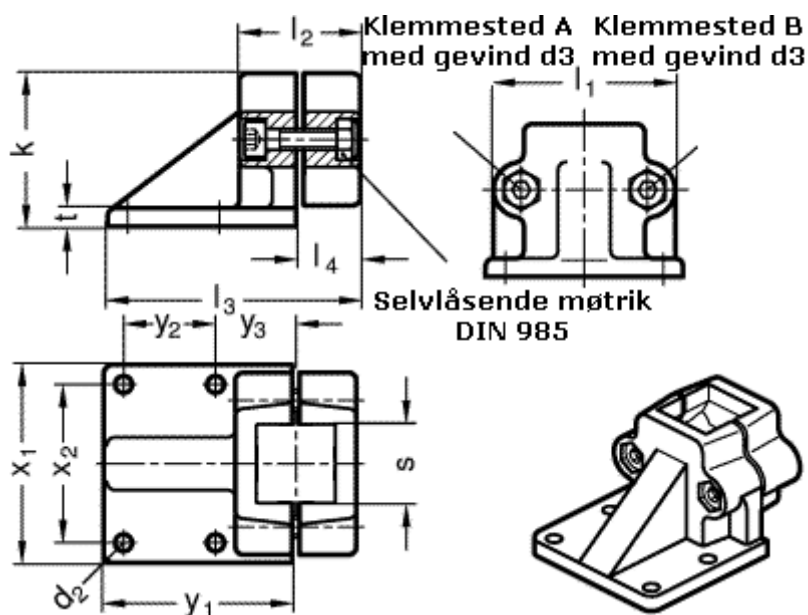

Article number: 20166V402BL

Description: Off-set baseplate clamps GN166-V40-2-BL
GN166

Measures

d2 = 11	t = 14
d3 = M10	x1 = 115
k = 91	x2 = 90
l1 = 98	y1 = 108
l2 = 70	y2 = 50
l3 = 145	y3 = 45
l4 = 35	
S = V40	